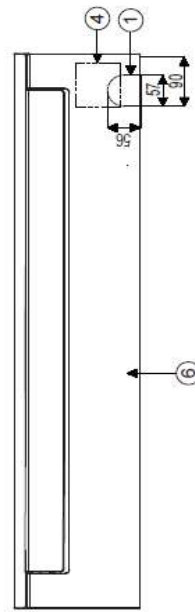

Nástěnná jednotka PC18~24SQ, S18~24EQ, MJ18~24PC

SK Chassis

Unit : mm

* If airflow direction control is available,

No	Name	Description
6	Decoration Cover	
5	Display & Remote Controller Signal Receiver	
4	Terminal Block for Power Supply and Communication	
3	Drain Hose Connection	
2	Installation Plate	
1	Refrigerant, Drain Pipe and Cable Routing Hole	Knock-out Type