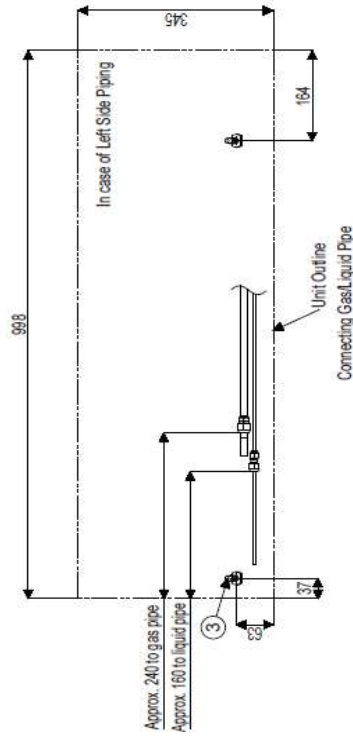

Nástěnná jednotka PC18~24SQ, S18~24EQ, MJ18~24PC

SK Chassis

Unit : mm

* If airflow direction control is available,

No	Name	Description
6	Decoration Cover	
5	Display & Remote Controller Signal Receiver	
4	Terminal Block for Power Supply and Communication	
3	Drain Hose Connection	
2	Installation Plate	
1	Refrigerant, Drain Pipe and Cable Routing Hole	Knock-out Type