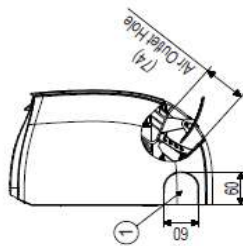

Nástěnná jednotka PC18~24SQ, S18~24EQ, MJ18~24PC

SK Chassis

Unit : mm

* If airflow direction control is available,

No	Name	Description
6	Decoration Cover	
5	Display & Remote Controller Signal Receiver	
4	Terminal Block for Power Supply and Communication	
3	Drain Hose Connection	
2	Installation Plate	
1	Refrigerant, Drain Pipe and Cable Routing Hole	Knock-out Type