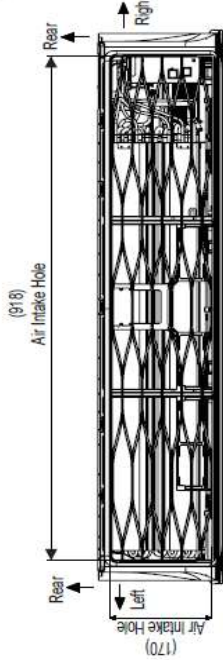

Nástěnná jednotka PC18~24SQ, S18~24EQ, MJ18~24PC

SK Chassis

Unit : mm

* If airflow direction control is available,

No	Name	Description
6	Decoration Cover	
5	Display & Remote Controller Signal Receiver	
4	Terminal Block for Power Supply and Communication	
3	Drain Hose Connection	
2	Installation Plate	
1	Refrigerant, Drain Pipe and Cable Routing Hole	Knock-out Type