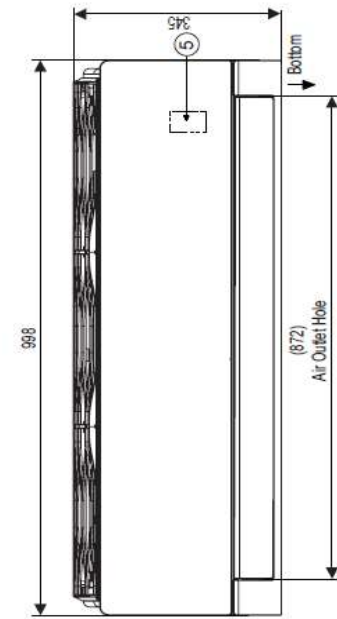

Nástěnná jednotka PC18~24SQ, S18~24EQ, MJ18~24PC

SK Chassis

Unit : mm

* If airflow direction control is available,

No	Name	Description
6	Decoration Cover	
5	Display & Remote Controller Signal Receiver	
4	Terminal Block for Power Supply and Communication	
3	Drain Hose Connection	
2	Installation Plate	
1	Refrigerant, Drain Pipe and Cable Routing Hole	Knock-out Type