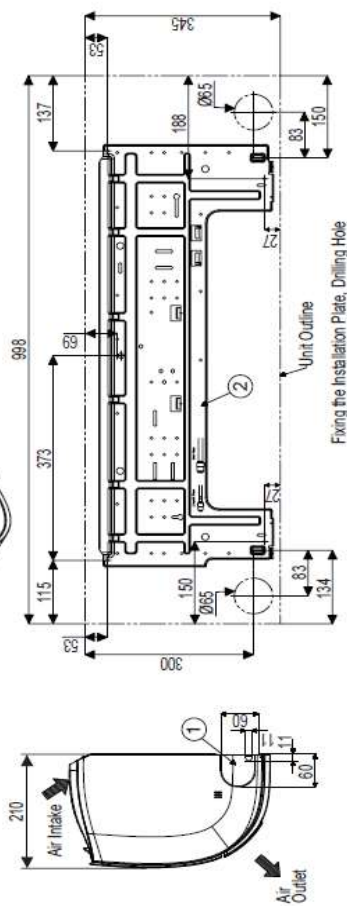

Nástěnná jednotka PC18~24SQ, S18~24EQ, MJ18~24PC

SK Chassis

Unit : mm

* If airflow direction control is available,

No	Name	Description
6	Decoration Cover	
5	Display & Remote Controller Signal Receiver	
4	Terminal Block for Power Supply and Communication	
3	Drain Hose Connection	
2	Installation Plate	
1	Refrigerant, Drain Pipe and Cable Routing Hole	Knock-out Type