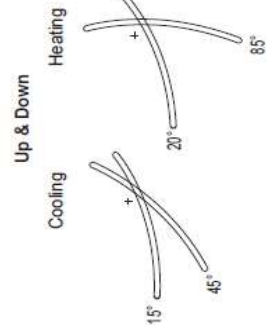

Nástěnná jednotka PC18~24SQ, S18~24EQ, MJ18~24PC

SK Chassis

Unit : mm

* If airflow direction control is available,

No	Name	Description
6	Decoration Cover	
5	Display & Remote Controller Signal Receiver	
4	Terminal Block for Power Supply and Communication	
3	Drain Hose Connection	
2	Installation Plate	
1	Refrigerant, Drain Pipe and Cable Routing Hole	Knock-out Type