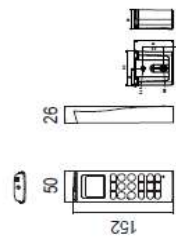

Nástěnná jednotka PC18~24SQ, S18~24EQ, MJ18~24PC

SK Chassis

Unit : mm

* If airflow direction control is available,

No	Name	Description
6	Decoration Cover	
5	Display & Remote Controller Signal Receiver	
4	Terminal Block for Power Supply and Communication	
3	Drain Hose Connection	
2	Installation Plate	
1	Refrigerant, Drain Pipe and Cable Routing Hole	Knock-out Type