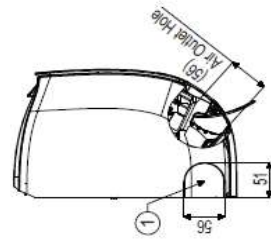

Nástěnná jednotka PM05~15SP, PC09~15SQ, S09~12EQ, MJ05~15PC

SJ Chassis

Unit : mm

* If airflow direction control is available,

| No | Name | Description |
|----|---|----------------|
| 6 | Decoration Cover | |
| 5 | Display & Remote Controller Signal Receiver | |
| 4 | Terminal Block for Power Supply and Communication | |
| 3 | Drain Hose Connection | |
| 2 | Installation Plate | |
| 1 | Refrigerant, Drain Pipe and Cable Routing Hole | Knock-out Type |