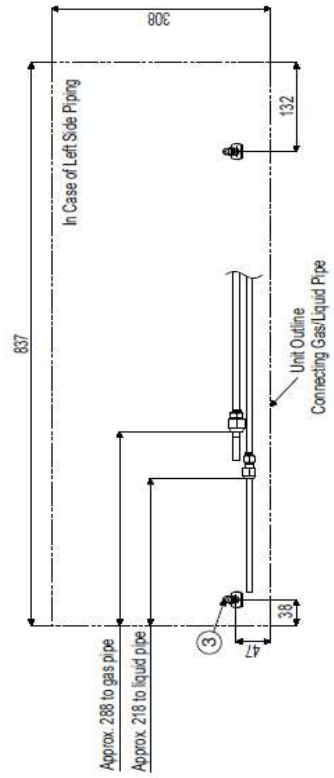

Nástěnná jednotka PM05~15SP, PC09~15SQ, S09~12EQ, MJ05~15PC

SJ Chassis

Unit : mm

* If airflow direction control is available,

| No | Name | Description |
|----|---|----------------|
| 6 | Decoration Cover | |
| 5 | Display & Remote Controller Signal Receiver | |
| 4 | Terminal Block for Power Supply and Communication | |
| 3 | Drain Hose Connection | |
| 2 | Installation Plate | |
| 1 | Refrigerant, Drain Pipe and Cable Routing Hole | Knock-out Type |