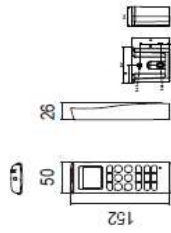

Nástěnná jednotka PM05~15SP, PC09~15SQ, S09~12EQ, MJ05~15PC

SJ Chassis

Unit : mm

* If airflow direction control is available,

| No | Name | Description |
|----|---|----------------|
| 6 | Decoration Cover | |
| 5 | Display & Remote Controller Signal Receiver | |
| 4 | Terminal Block for Power Supply and Communication | |
| 3 | Drain Hose Connection | |
| 2 | Installation Plate | |
| 1 | Refrigerant, Drain Pipe and Cable Routing Hole | Knock-out Type |