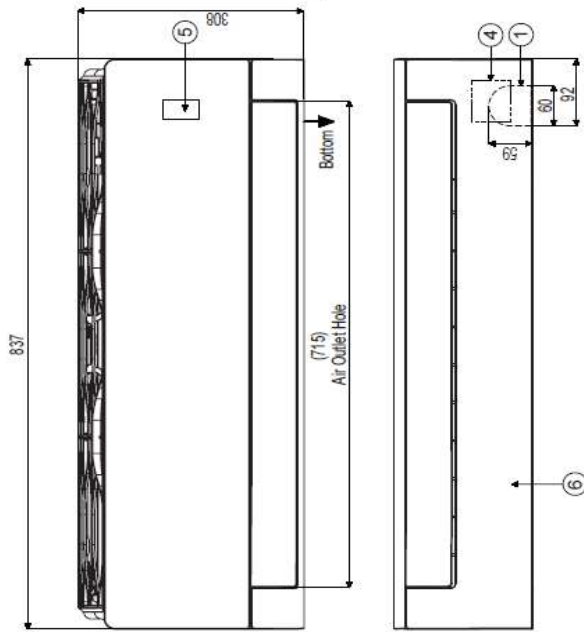

Nástěnná jednotka PM05~15SP, PC09~15SQ, S09~12EQ, MJ05~15PC

SJ Chassis

Unit : mm

* If airflow direction control is available,

| No | Name | Description |
|----|---|----------------|
| 6 | Decoration Cover | |
| 5 | Display & Remote Controller Signal Receiver | |
| 4 | Terminal Block for Power Supply and Communication | |
| 3 | Drain Hose Connection | |
| 2 | Installation Plate | |
| 1 | Refrigerant, Drain Pipe and Cable Routing Hole | Knock-out Type |