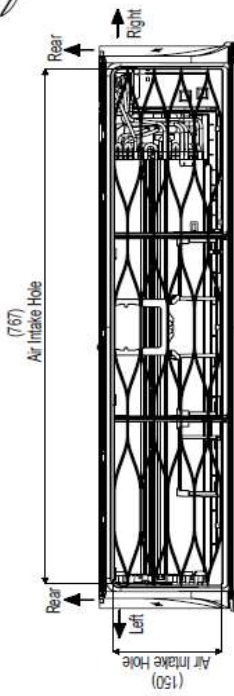

Nástěnná jednotka PM05~15SP, PC09~15SQ, S09~12EQ, MJ05~15PC

SJ Chassis

Unit : mm

* If airflow direction control is available,

| No | Name | Description |
|----|---|----------------|
| 6 | Decoration Cover | |
| 5 | Display & Remote Controller Signal Receiver | |
| 4 | Terminal Block for Power Supply and Communication | |
| 3 | Drain Hose Connection | |
| 2 | Installation Plate | |
| 1 | Refrigerant, Drain Pipe and Cable Routing Hole | Knock-out Type |