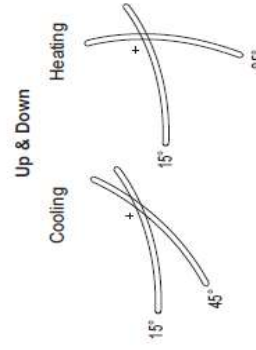

Nástěnná jednotka PM05~15SP, PC09~15SQ, S09~12EQ, MJ05~15PC

SJ Chassis

Unit : mm

* If airflow direction control is available,

| No | Name | Description |
|----|---|----------------|
| 6 | Decoration Cover | |
| 5 | Display & Remote Controller Signal Receiver | |
| 4 | Terminal Block for Power Supply and Communication | |
| 3 | Drain Hose Connection | |
| 2 | Installation Plate | |
| 1 | Refrigerant, Drain Pipe and Cable Routing Hole | Knock-out Type |