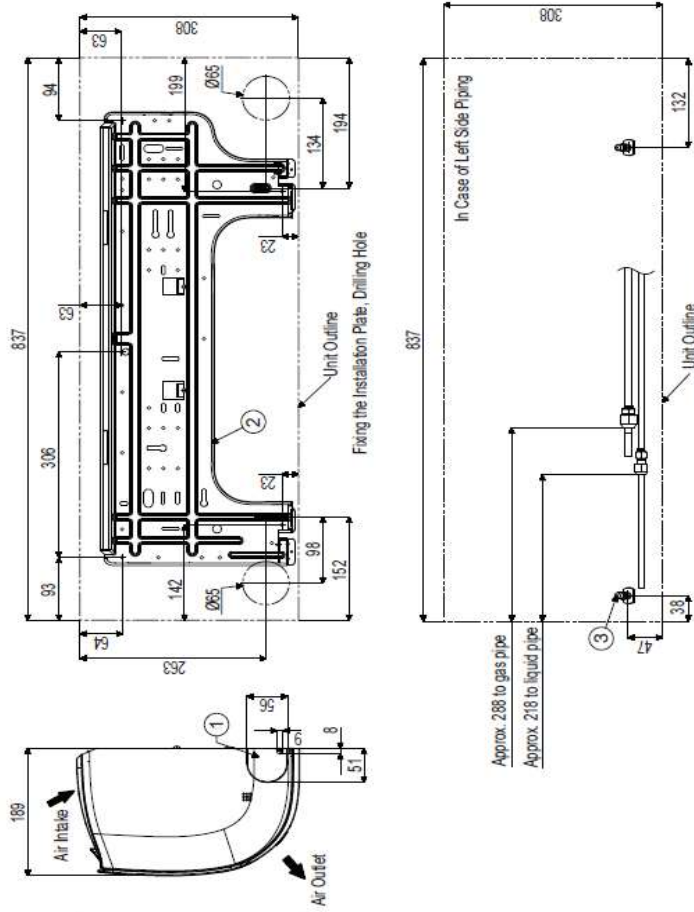

Nástěnná jednotka PM05~15SP, PC09~15SQ, S09~12EQ, MJ05~15PC

SJ Chassis

Unit : mm

* If airflow direction control is available,

| No | Name | Description |
|----|---|----------------|
| 6 | Decoration Cover | |
| 5 | Display & Remote Controller Signal Receiver | |
| 4 | Terminal Block for Power Supply and Communication | |
| 3 | Drain Hose Connection | |
| 2 | Installation Plate | |
| 1 | Refrigerant, Drain Pipe and Cable Routing Hole | Knock-out Type |