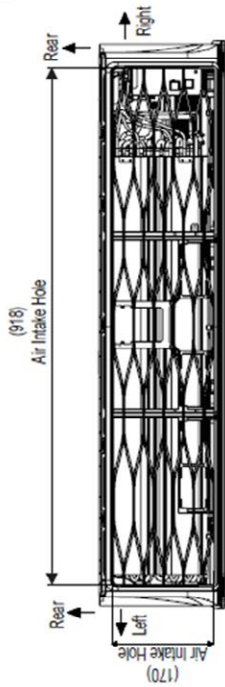

Nástěnná jednotka Deluxe DC18~24RK

SK Chassis

Unit : mm

* If an inflow direction control is available,

No	Name	Knock-out Type	Description
6	Decoration Cover		
5	Display & Remote Controller Signal Receiver		
4	Terminal Block for Power Supply and Communication		
3	Drain Hose Connection		
2	Installation Plate		
1	Refrigerant, Drain Pipe and Cable Routing Hole		