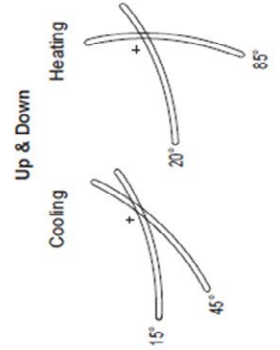

Nástěnná jednotka Deluxe DC18~24RK

SK Chassis

Unit : mm

* If an inflow direction control is available,

No	Name	Knock-out Type	Description
6	Decoration Cover		
5	Display & Remote Controller Signal Receiver		
4	Terminal Block for Power Supply and Communication		
3	Drain Hose Connection		
2	Installation Plate		
1	Refrigerant, Drain Pipe and Cable Routing Hole		