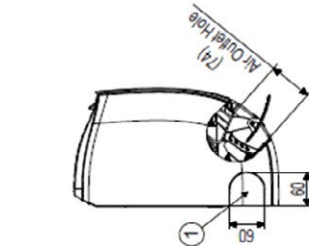

Nástěnná jednotka Deluxe DC18~24RK

SK Chassis

Unit : mm

* If an inflow direction control is available,

No	Name	Knock-out Type	Description
6	Decoration Cover		
5	Display & Remote Controller Signal Receiver		
4	Terminal Block for Power Supply and Communication		
3	Drain Hose Connection		
2	Installation Plate		
1	Refrigerant, Drain Pipe and Cable Routing Hole		