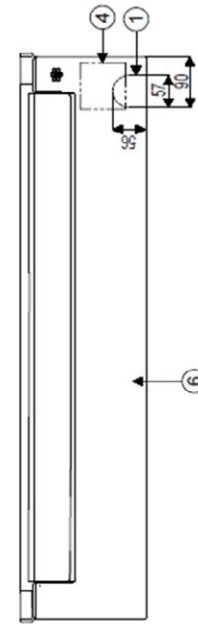

Nástěnná jednotka Deluxe DC18~24RK

SK Chassis

Unit : mm

* If an inflow direction control is available,

No	Name	Knock-out Type	Description
6	Decoration Cover		
5	Display & Remote Controller Signal Receiver		
4	Terminal Block for Power Supply and Communication		
3	Drain Hose Connection		
2	Installation Plate		
1	Refrigerant, Drain Pipe and Cable Routing Hole		