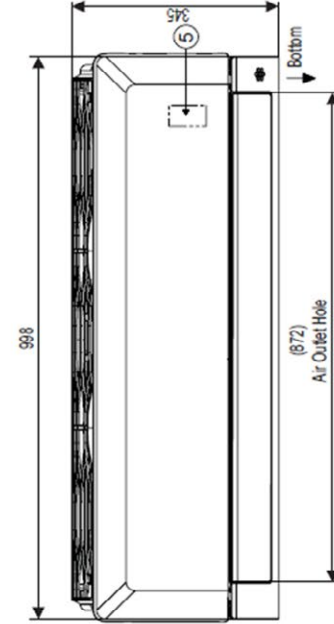

Nástěnná jednotka Deluxe DC18~24RK

SK Chassis

Unit : mm

* If an inflow direction control is available,

No	Name	Knock-out Type	Description
6	Decoration Cover		
5	Display & Remote Controller Signal Receiver		
4	Terminal Block for Power Supply and Communication		
3	Drain Hose Connection		
2	Installation Plate		
1	Refrigerant, Drain Pipe and Cable Routing Hole		