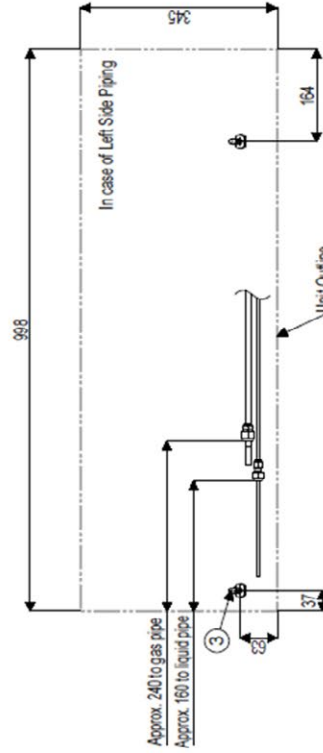

Nástěnná jednotka Deluxe DC18~24RK

SK Chassis

Unit : mm

* If an inflow direction control is available,

No	Name	Knock-out Type	Description
6	Decoration Cover		
5	Display & Remote Controller Signal Receiver		
4	Terminal Block for Power Supply and Communication		
3	Drain Hose Connection		
2	Installation Plate		
1	Refrigerant, Drain Pipe and Cable Routing Hole		