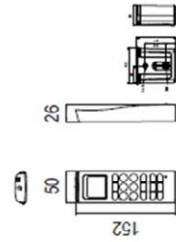

Nástěnná jednotka Deluxe DC18~24RK

SK Chassis

Unit : mm

* If an inflow direction control is available,

No	Name	Knock-out Type	Description
6	Decoration Cover		
5	Display & Remote Controller Signal Receiver		
4	Terminal Block for Power Supply and Communication		
3	Drain Hose Connection		
2	Installation Plate		
1	Refrigerant, Drain Pipe and Cable Routing Hole		