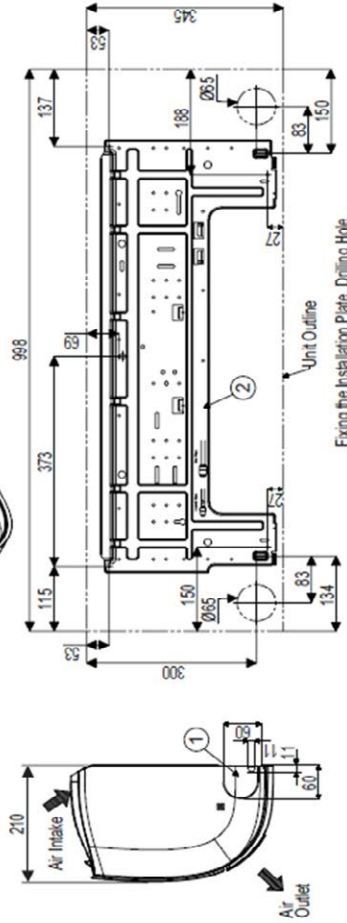

Nástěnná jednotka Deluxe DC18~24RK

SK Chassis

Unit : mm

* If an inflow direction control is available,

No	Name	Knock-out Type	Description
6	Decoration Cover		
5	Display & Remote Controller Signal Receiver		
4	Terminal Block for Power Supply and Communication		
3	Drain Hose Connection		
2	Installation Plate		
1	Refrigerant, Drain Pipe and Cable Routing Hole		